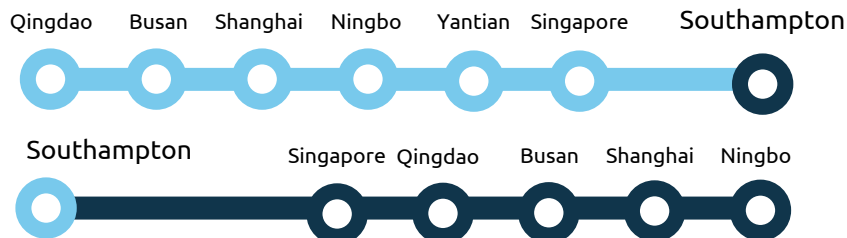

Asia/UK/Asia Direct Calls

2M Alliance

LOOP AE1

LOOP AE6

LOOP AE2

LOOP AE7

Asia/UK/Asia Direct Calls

OCEAN Alliance

LOOP LL2 – WESTBOUND ONLY

LOOP LL3 – EAST AND WESTBOUND

LOOP LL4 – EASTBOUND ONLY

LOOP LL5 – WESTBOUND ONLY

LOOP LL6 – EAST AND WESTBOUND

Asia/UK Asia Direct Calls

THE Alliance

LOOP FP2

LOOP FE3

LOOP FE2

LOOP FE4