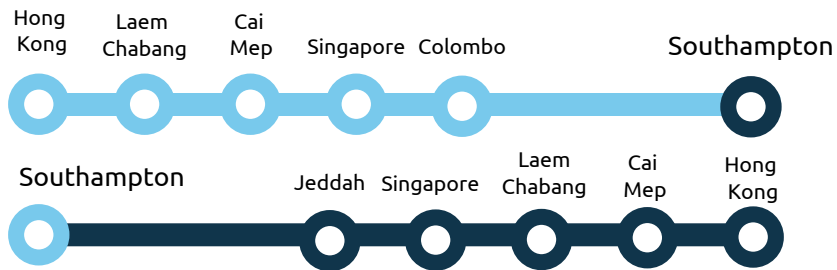

Asia/UK/Asia Direct Calls

2M Alliance

LOOP AE1

LOOP AE6

LOOP AE2

LOOP AE7

Asia/UK/Asia Direct Calls

OCEAN Alliance

LOOP LL2 – WESTBOUND ONLY

LOOP LL3 – EAST AND WESTBOUND

LOOP LL4 – EASTBOUND ONLY

LOOP LL5 – WESTBOUND ONLY

LOOP LL6 – EAST AND WESTBOUND

Asia/UK Asia Direct Calls

THE Alliance

LOOP FP2

LOOP FE3

LOOP FE2

LOOP FE4